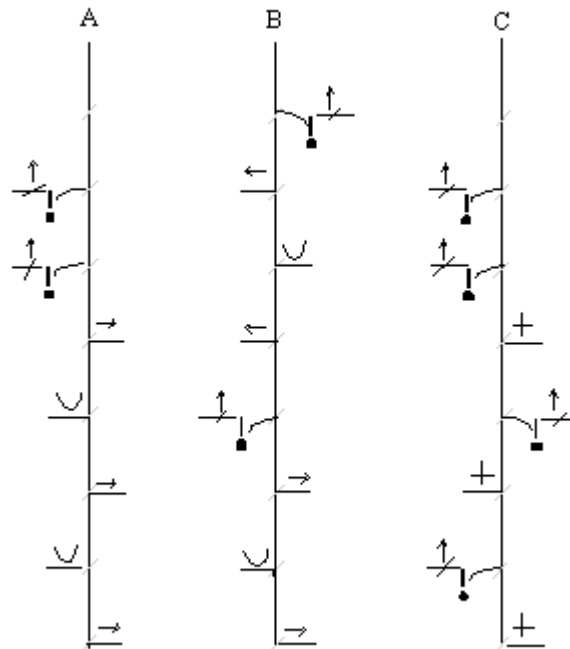

# Action Stroke Dance Notation

<http://www.geocities.com/Broadway/Stage/2806/danceno7.htm>

## Alunelul

This dance is done in shoulder hold. The version notated here is one taught to schoolchildren in Romania.

The pattern is (AA)2 B B| CC|.

Copyright 1997 Iver P. Cooper, All Rights Reserved.