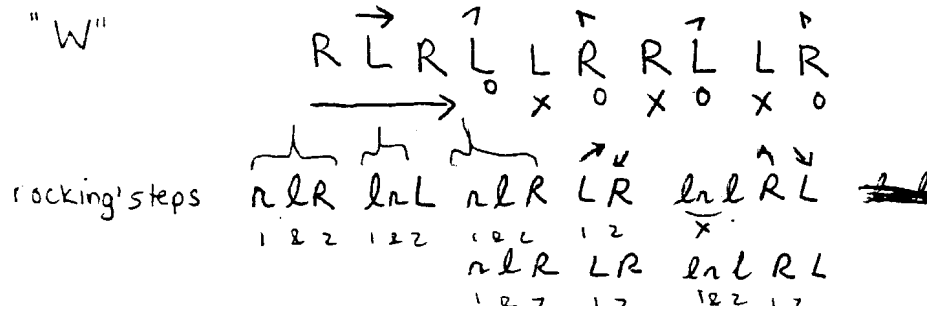

GÁIDA PYRISOYIANIÓTIKI

(Konitsa, Epiros)

FORMATION: Line in W hold.

METER:

PATTERN

Meas

To understand these notations, use [Joe's Secret Decoder Page](#). □