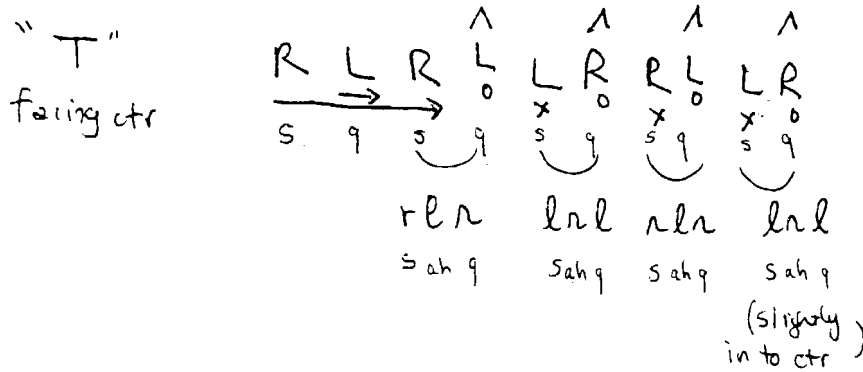

TÍK ARGÓ

(Ak Dağ Maden, Montic AratoPia)

FORMATION: Lines in T position.

METER: 5/4, 5/8 (3-2) S Q

PATTERN

Meas

TÍK ARGÓ • (Ak Dağ Maden, Pontic AnatoPia)
5/4, 5/8 (3-2)

To understand these notations, use Joe's Secret Decoder Page. □